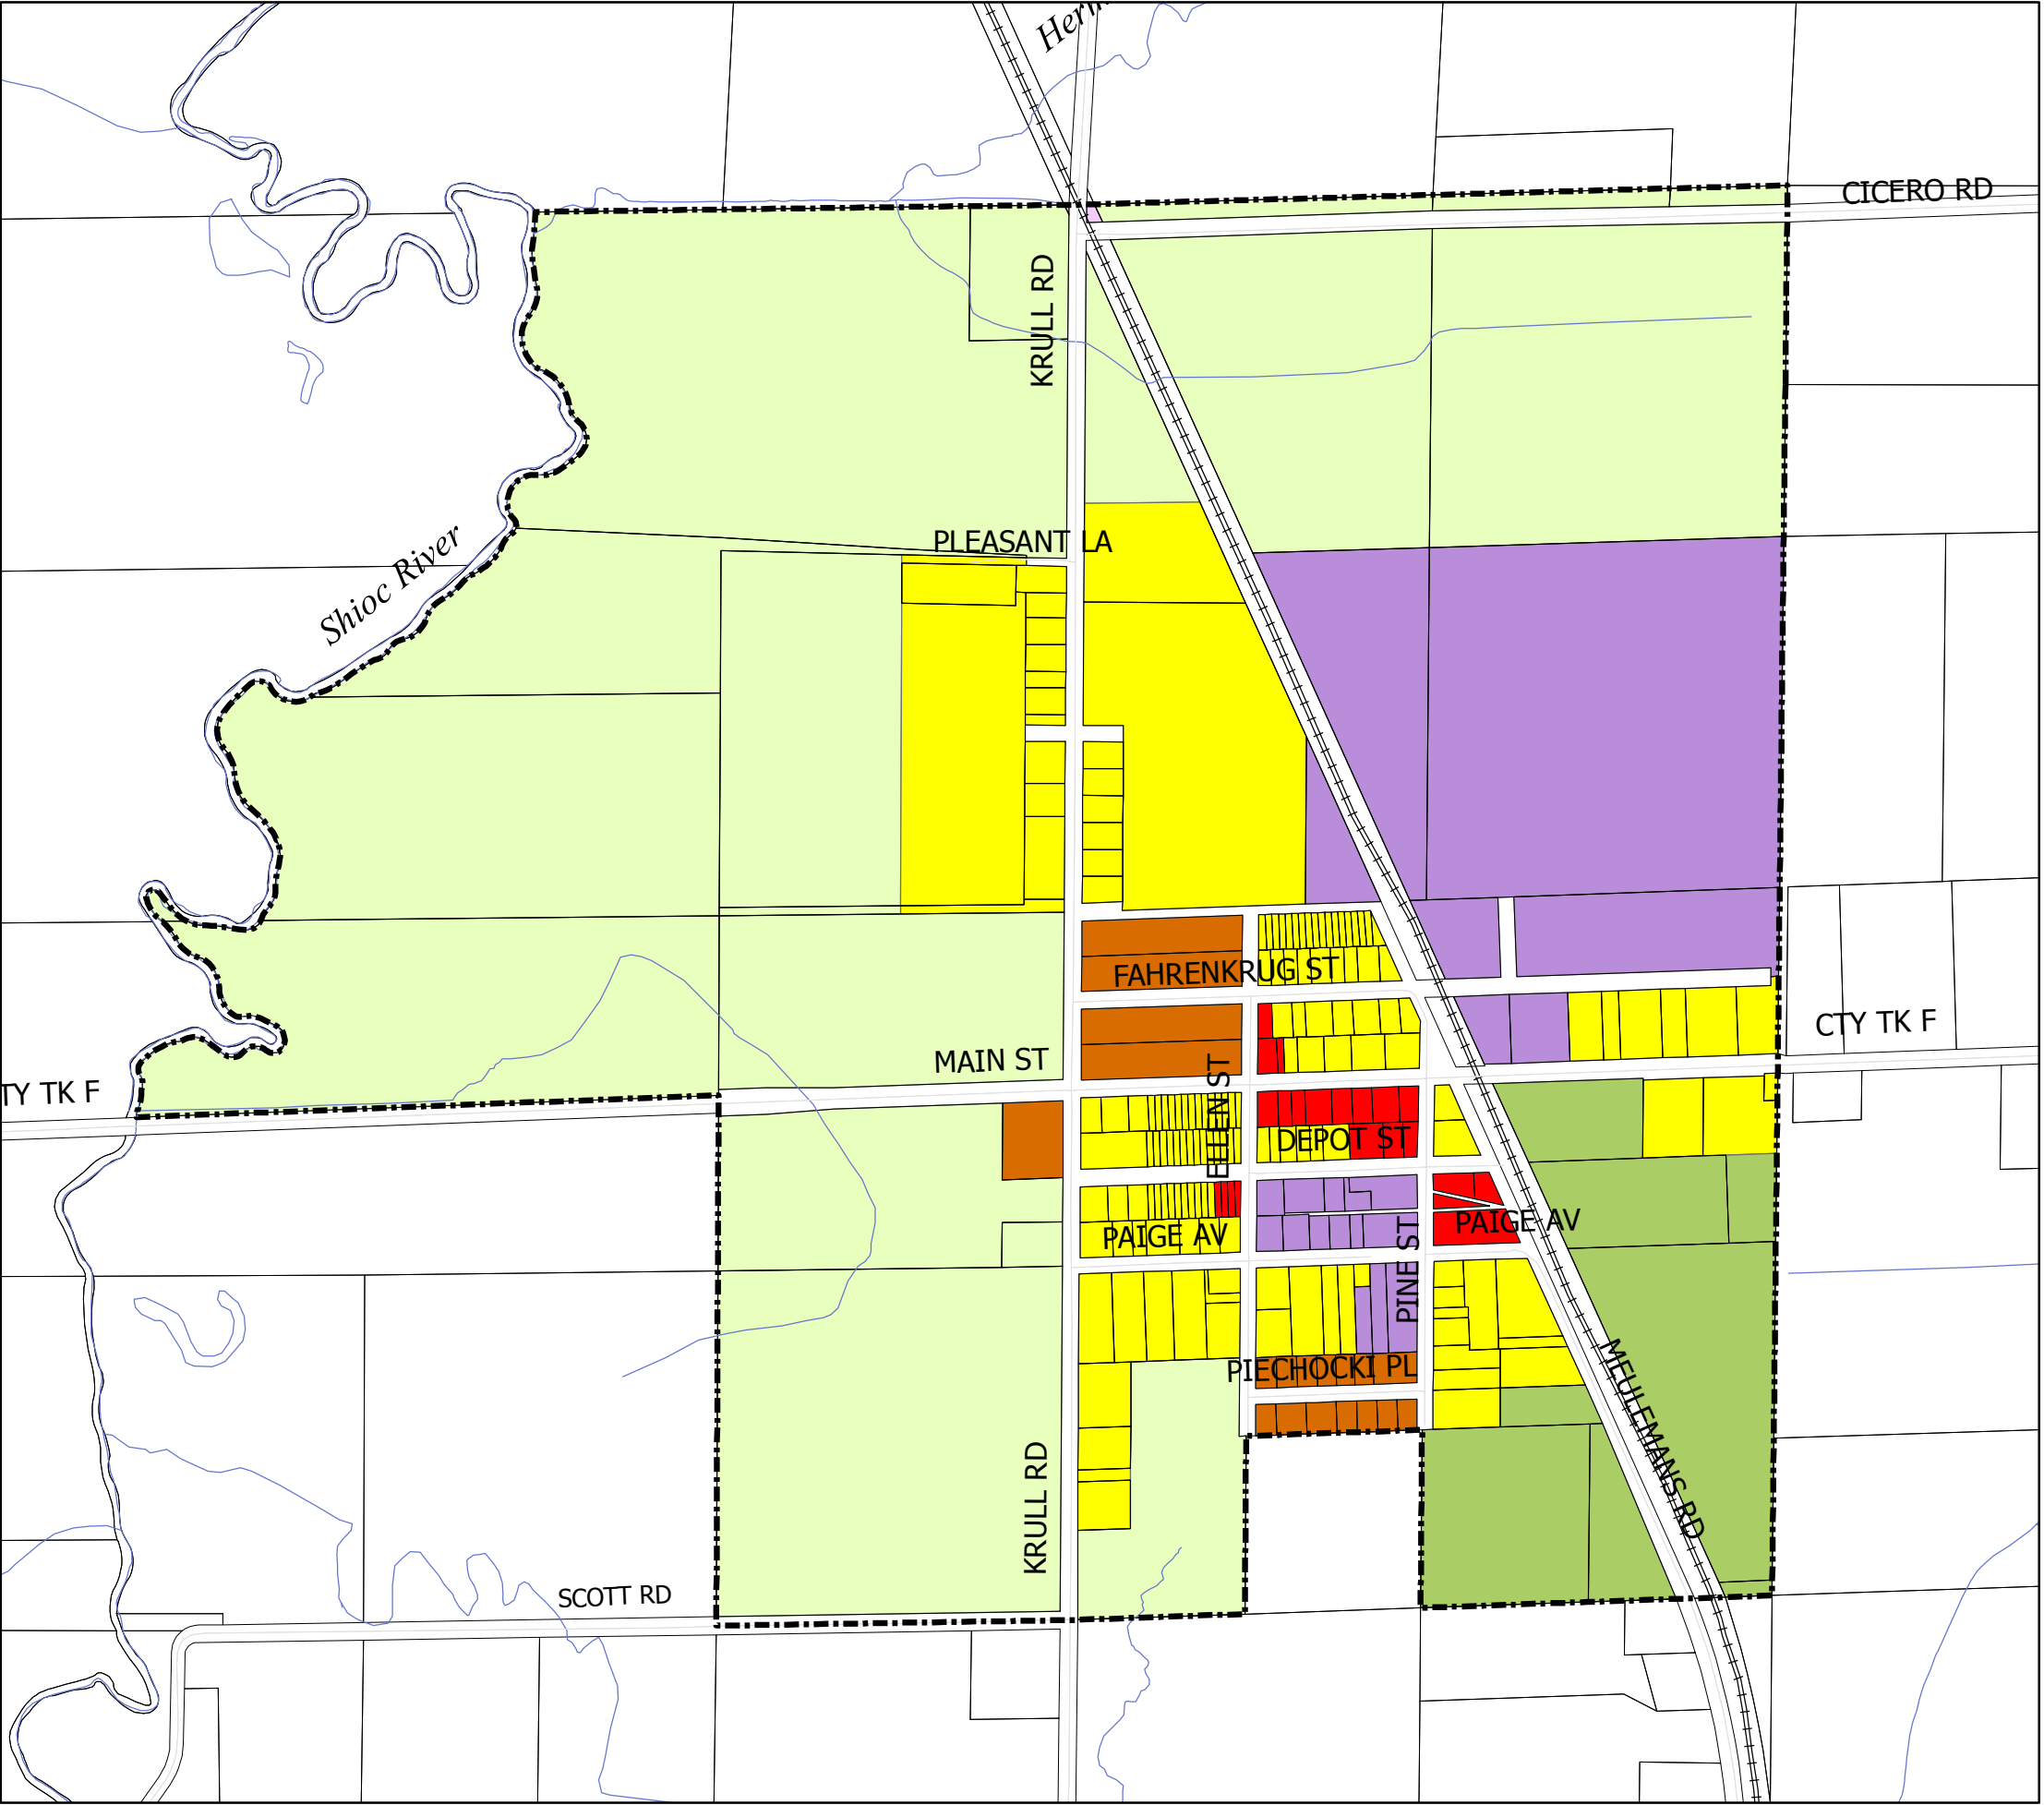

Map 2 Village of Nichols Zoning

Legend

- Zoning Districts
- AG - Agriculture
 - RS - Single Family
 - RM - Multi-Family
 - C - Commercial
 - I - Industrial
 - CD - Conservancy

The base map was created by the Outagamie County Planning Department who assumes no liability for the accuracy of this data or any use or misuse of its content.